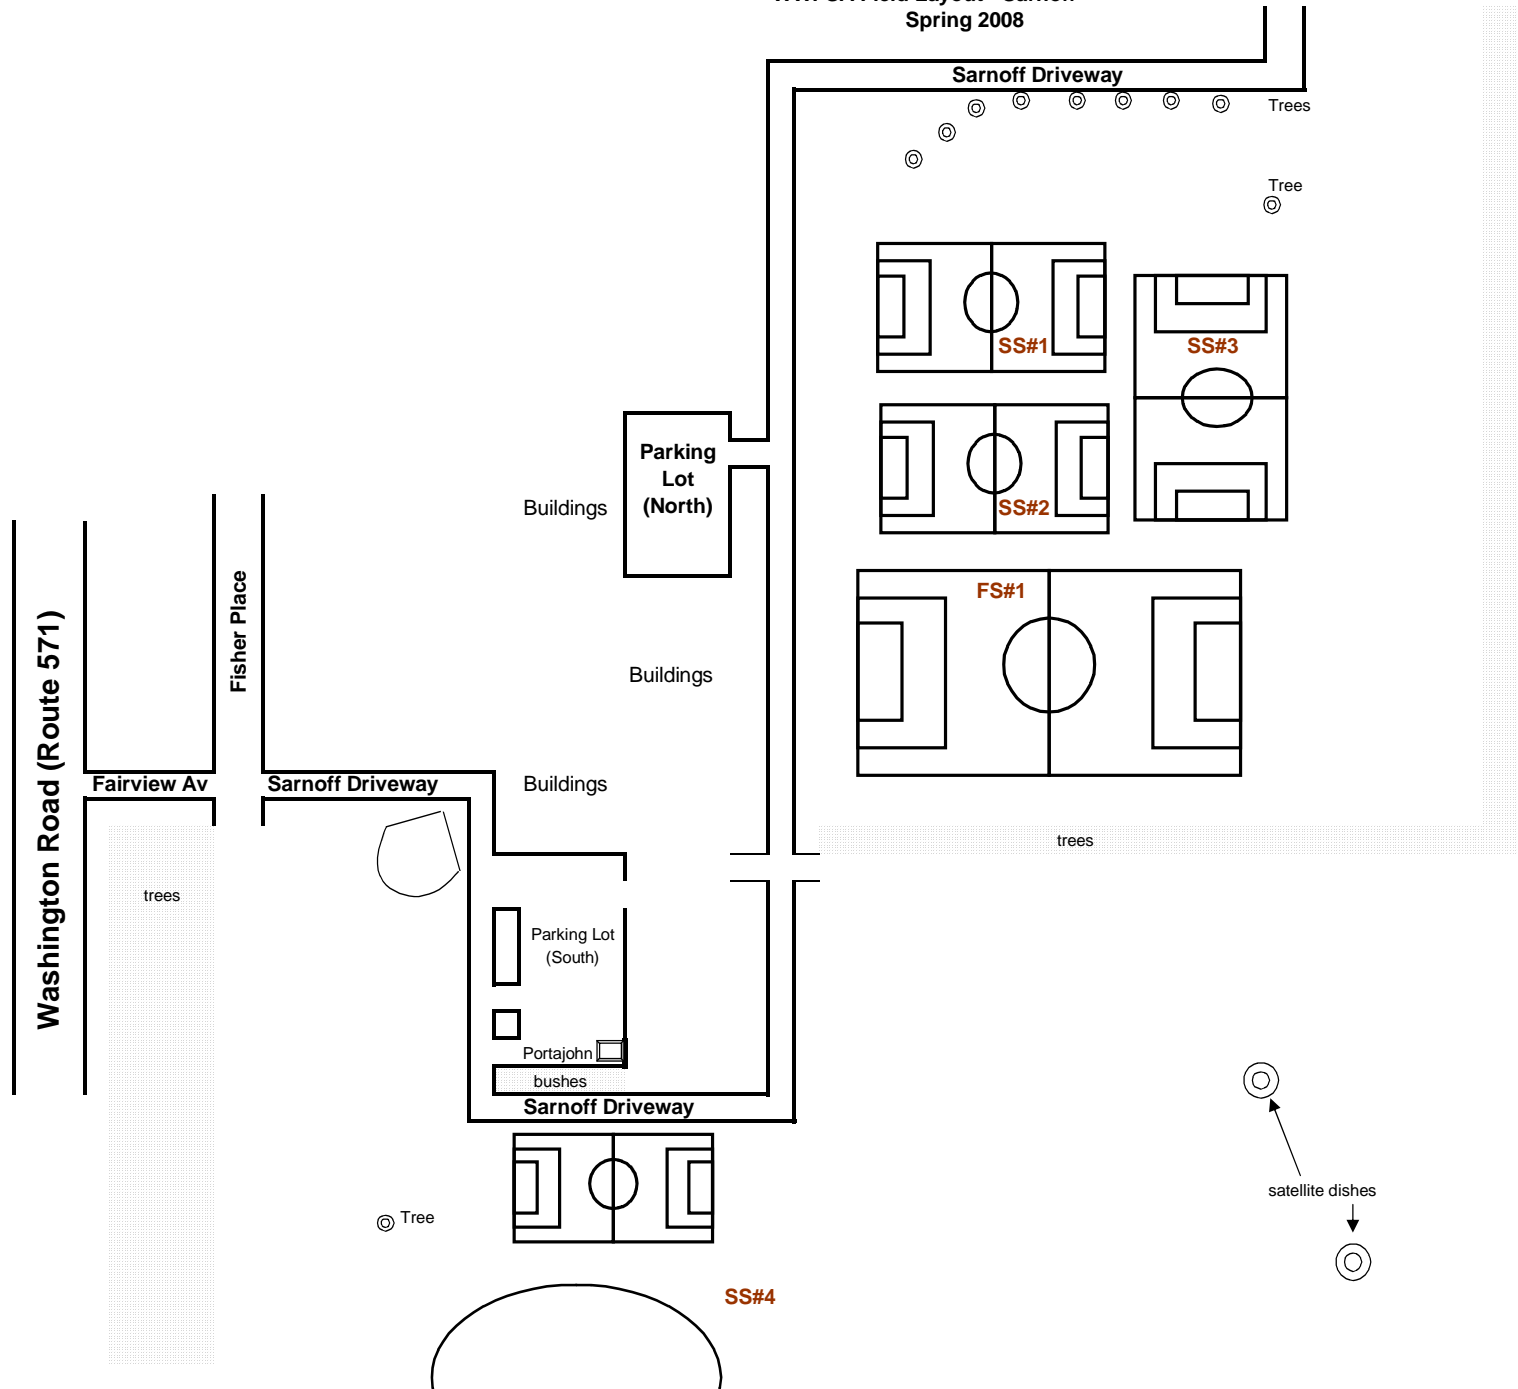

WWPSA Field Layout - Sarnoff
Spring 2008

Cricket Pitch

trees