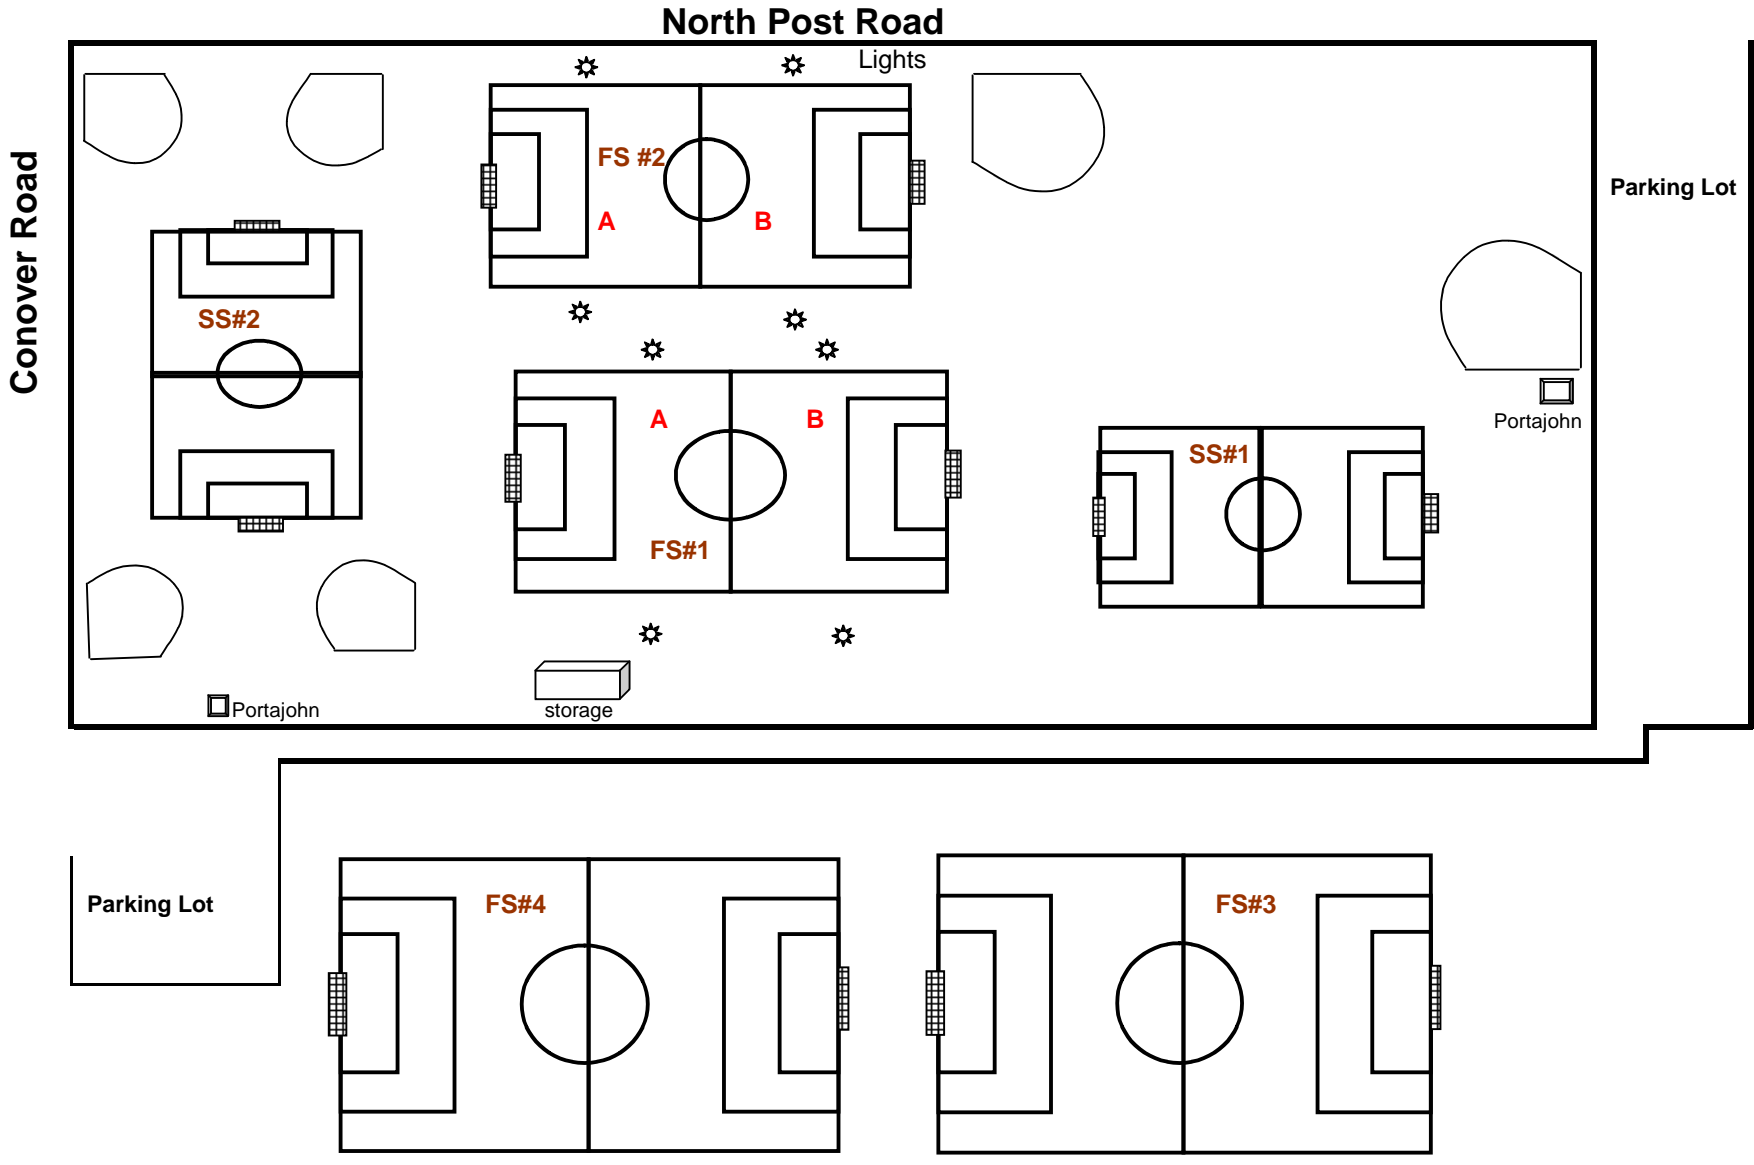

WWPSA Field Layout
Conover Park
Fall 2008

|