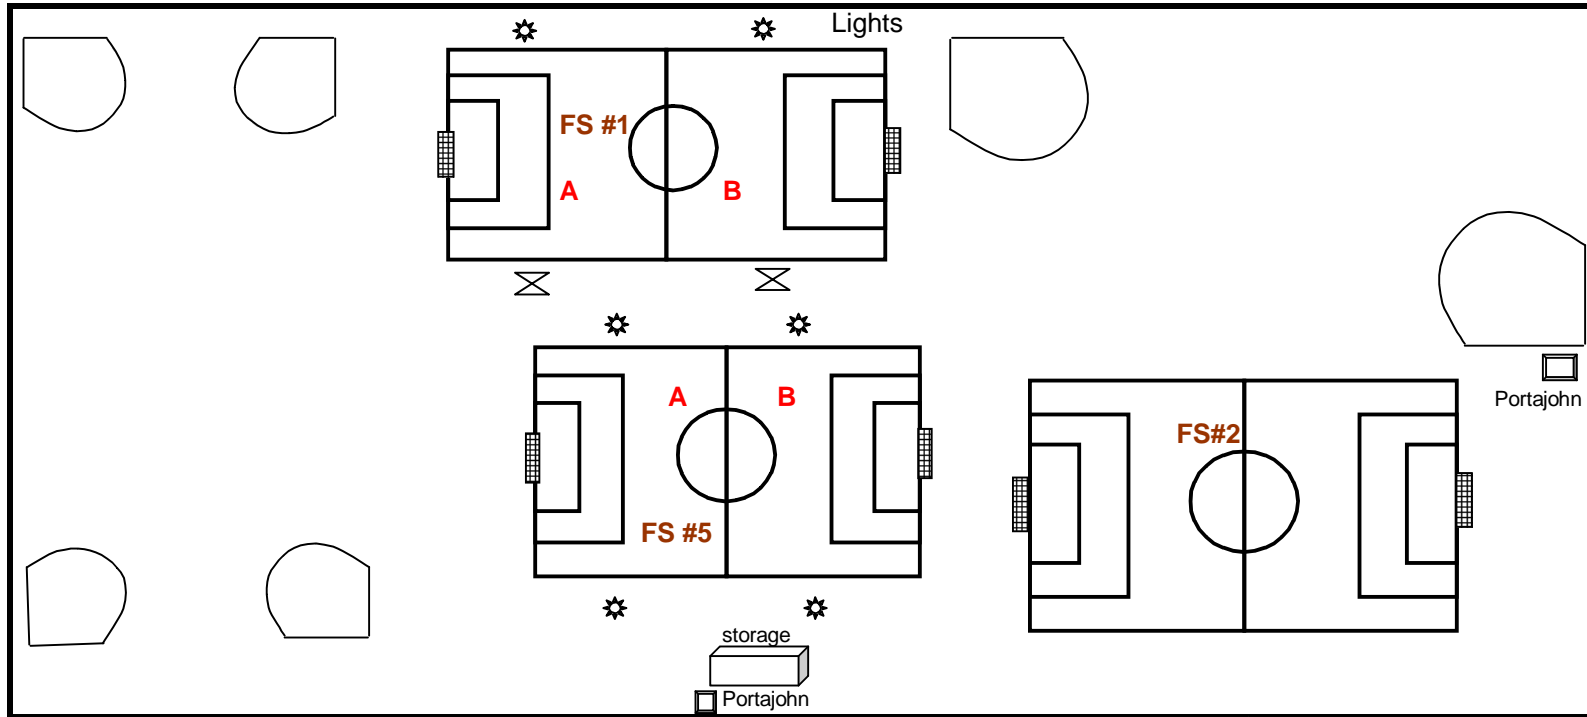

WWPSA Field Layout
Conover Park
Spring 2008

North Post Road

Conover Road

Parking Lot

One Way Gravel Road

One Way Gravel Road

Parking Lot

Summer
Tent
Area