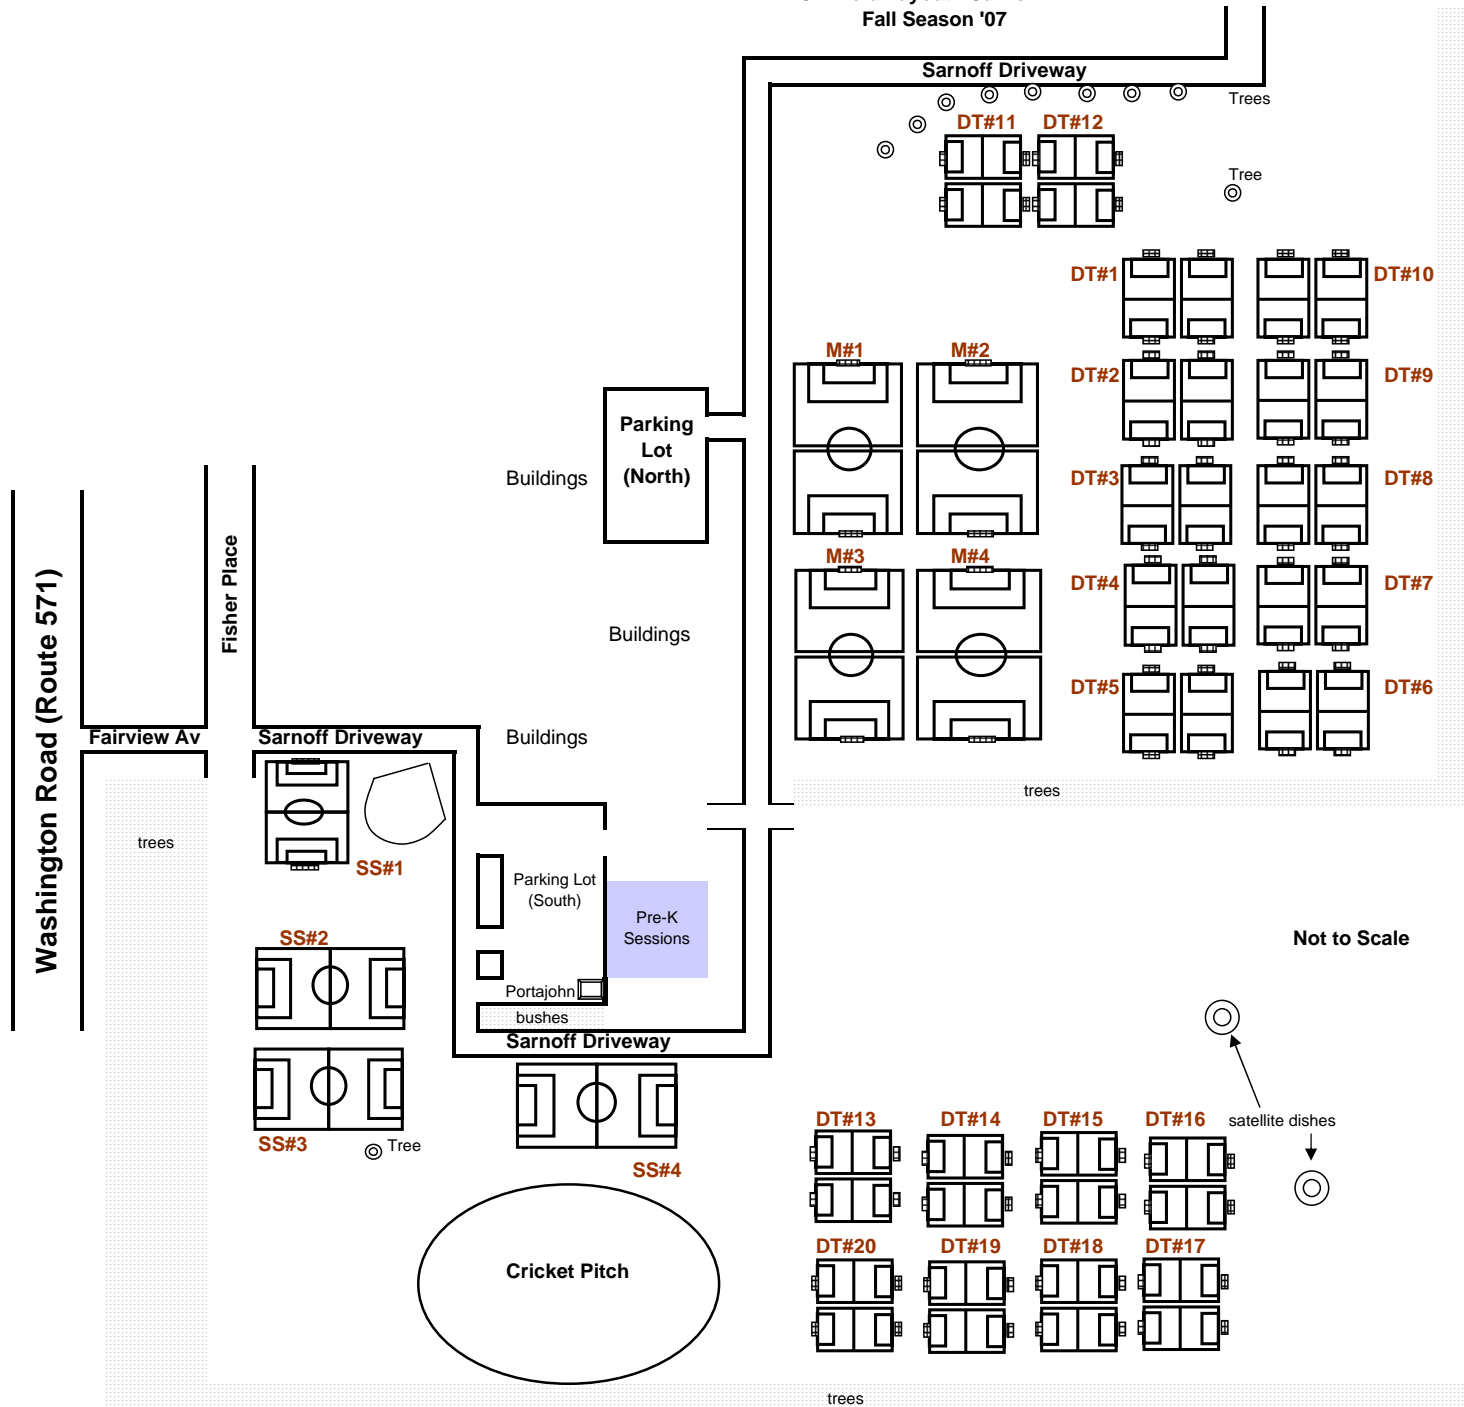

WWPSA Field Layout - Sarnoff
Fall Season '07

Not To Scale