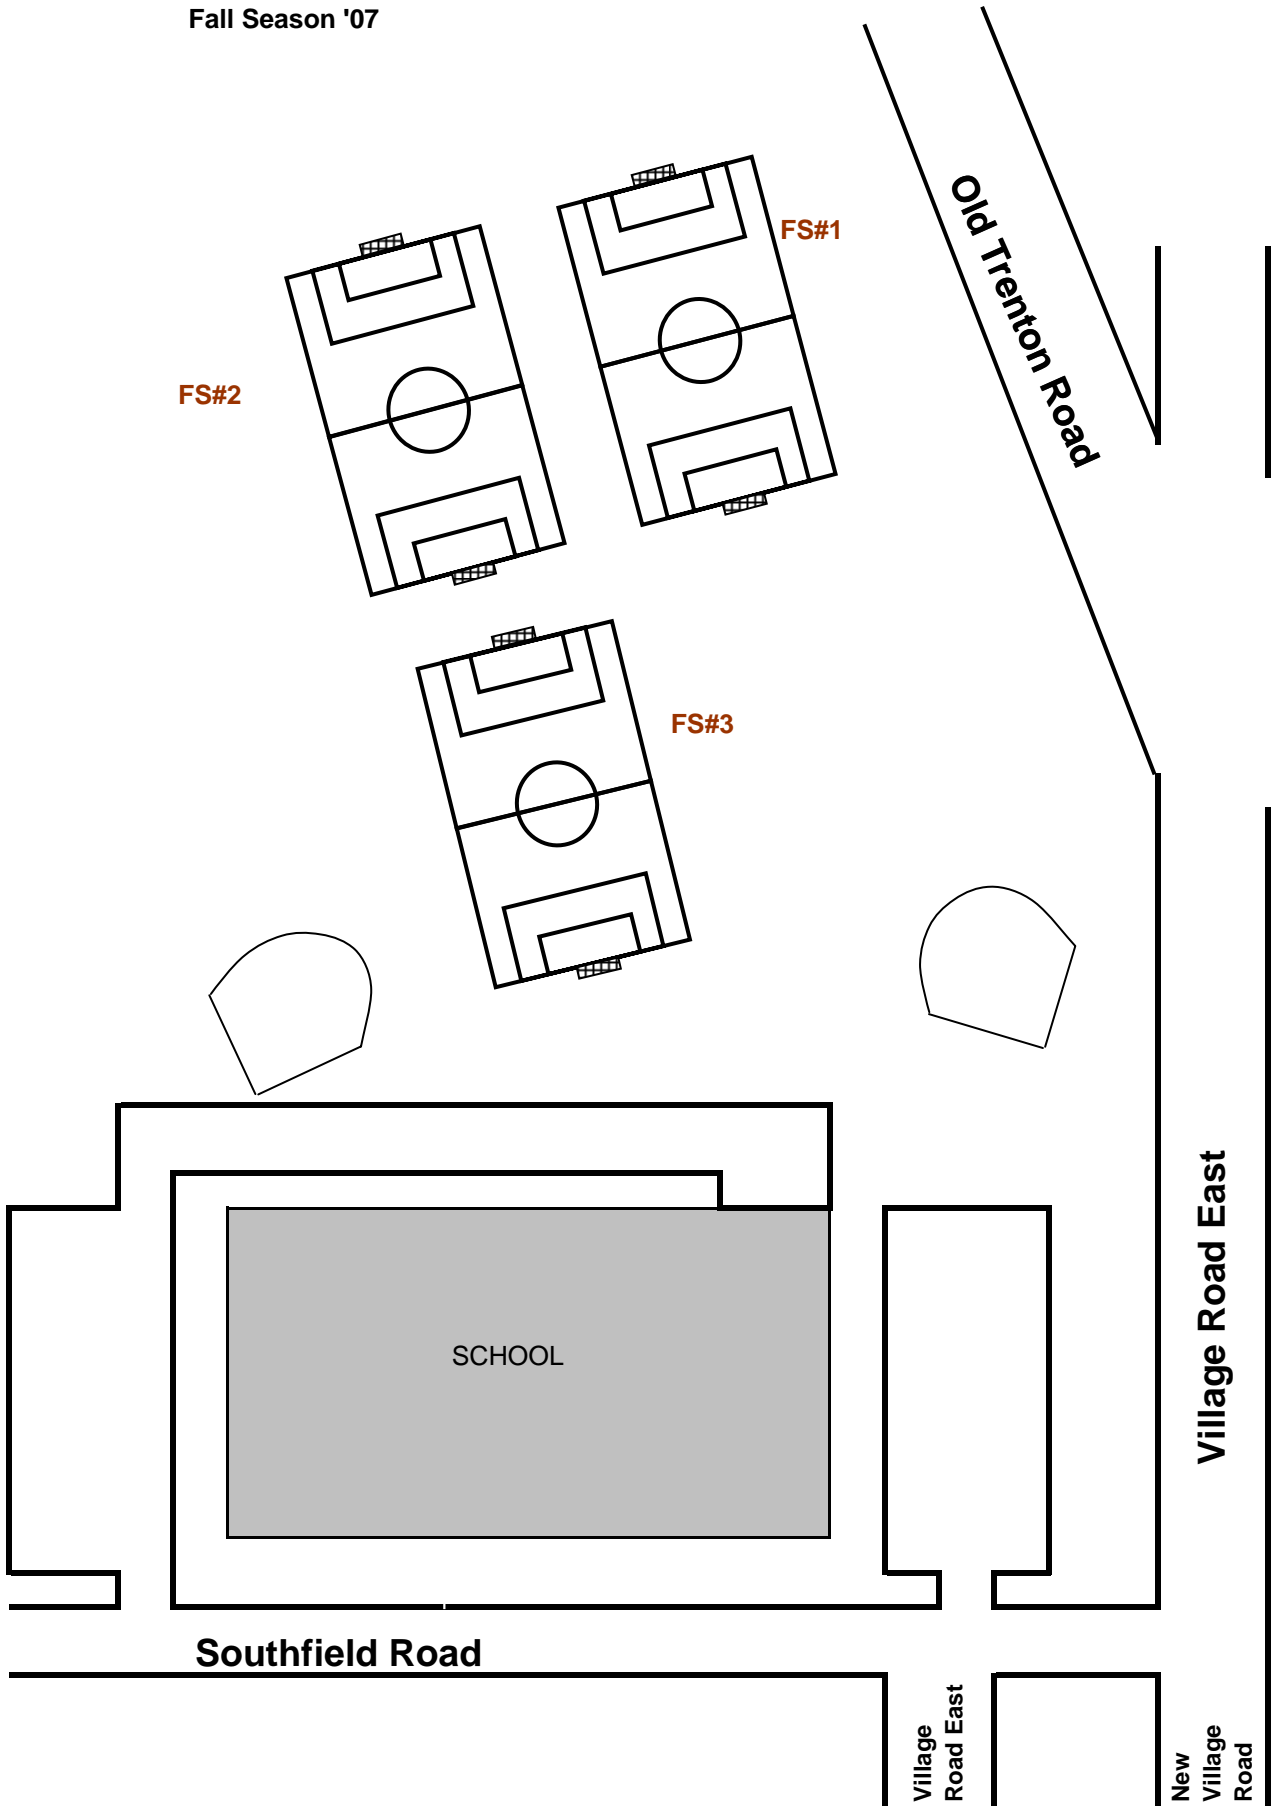

WWPSA Field Layout
Grover Middle School
Fall Season '07

Not To Scale

08-16-06